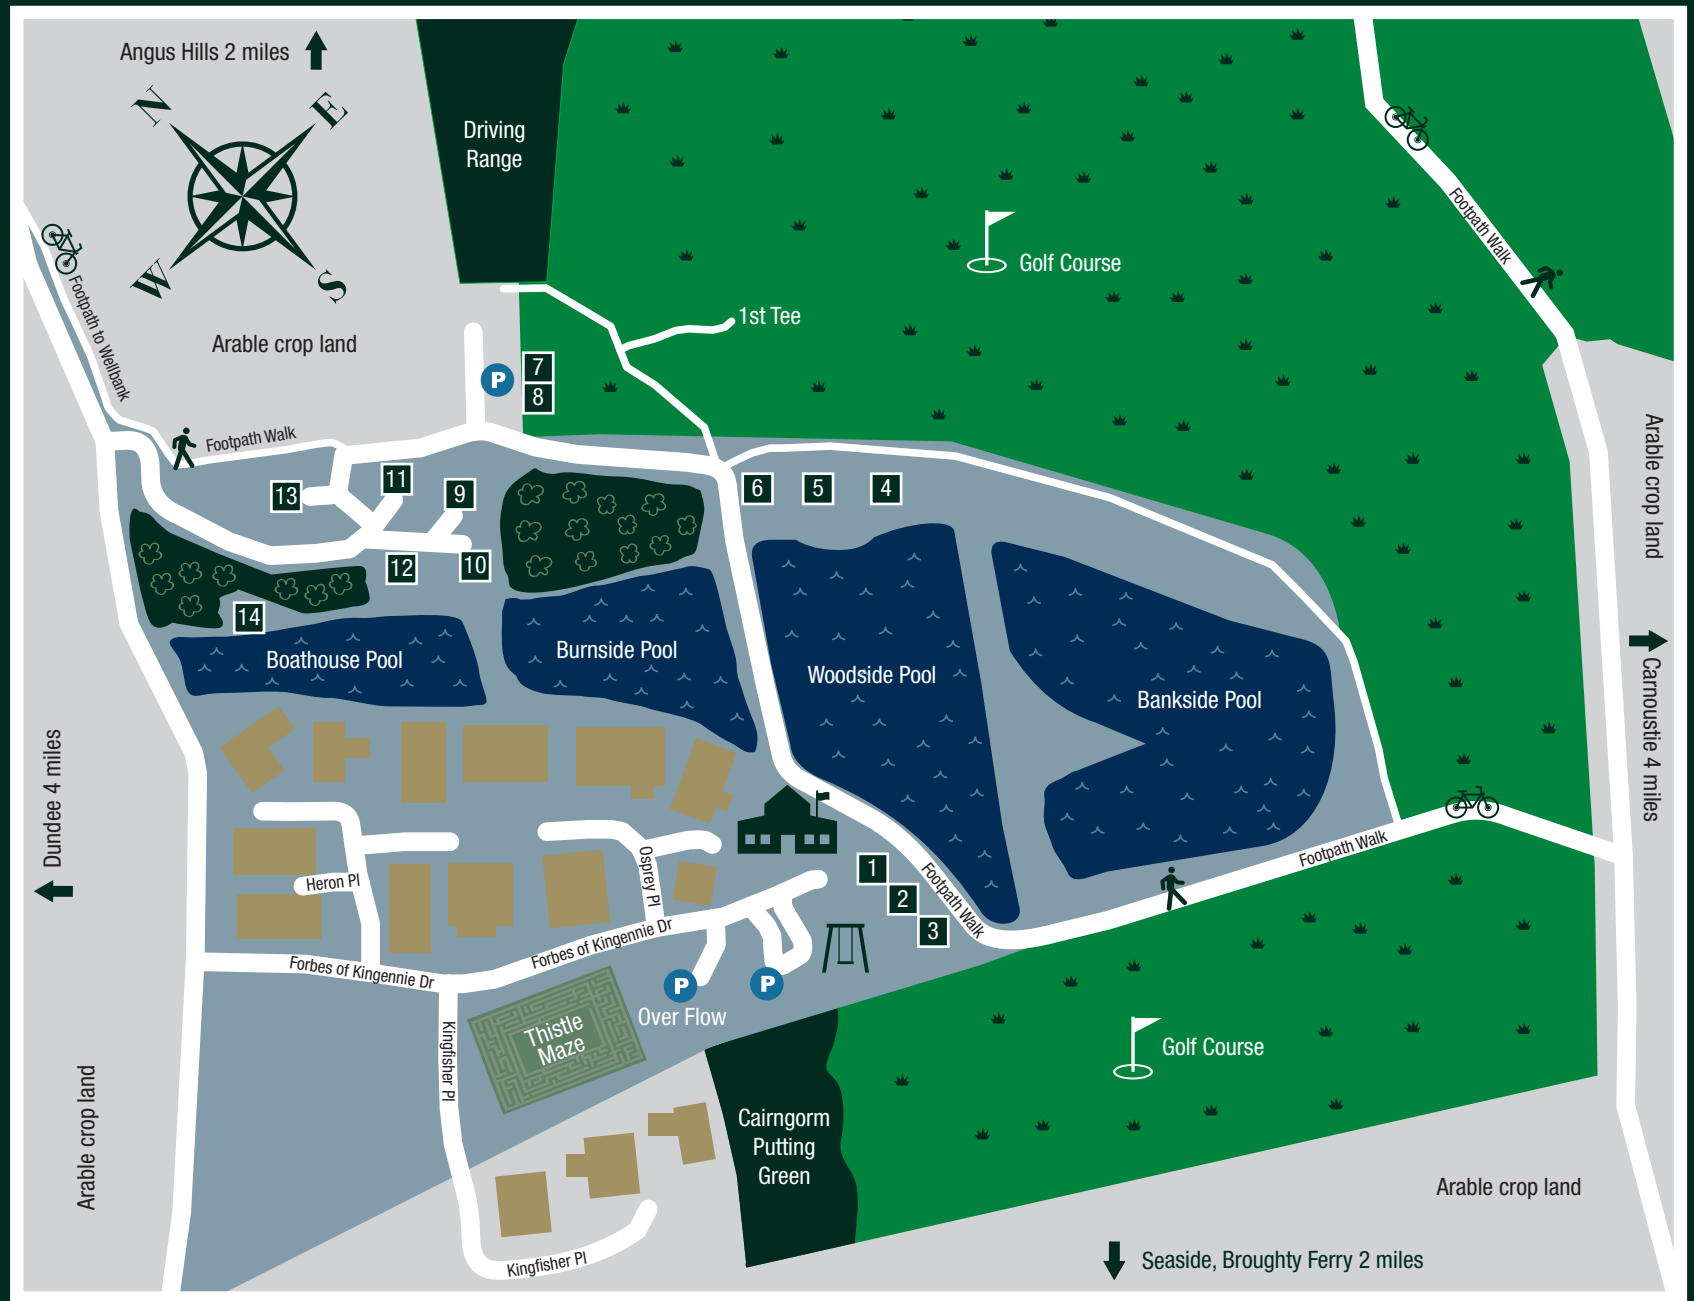

## LODGES

1. Glen Prosen
2. Glen Shee
3. Glen Lee
4. Glen Lyon
5. Glen Finlet
6. Glen Logie
7. Kingennie Court North
8. Kingennie Court South
9. Bards Neuk
10. Glen Isla
11. The Lodge House
12. Glen Esk
13. Glen Clova
14. Leannan Boathouse

Main Building contains  
The Waterside Restaurant and Bar,  
Lodge Reception, Sports Desk and  
Inglesmaldie Function Suite.

Play Park

Woodlands

Thistle Maze

FORBES OF KINGENNIE COUNTRY RESORT BROUGHTY FERRY, DUNDEE DD5 3RD  
T. 01382 350777 | F. 01382 350400 | E. INFO@FORBESOFKINGENNIE.COM | W. WWW.FORBESOFKINGENNIE.COM