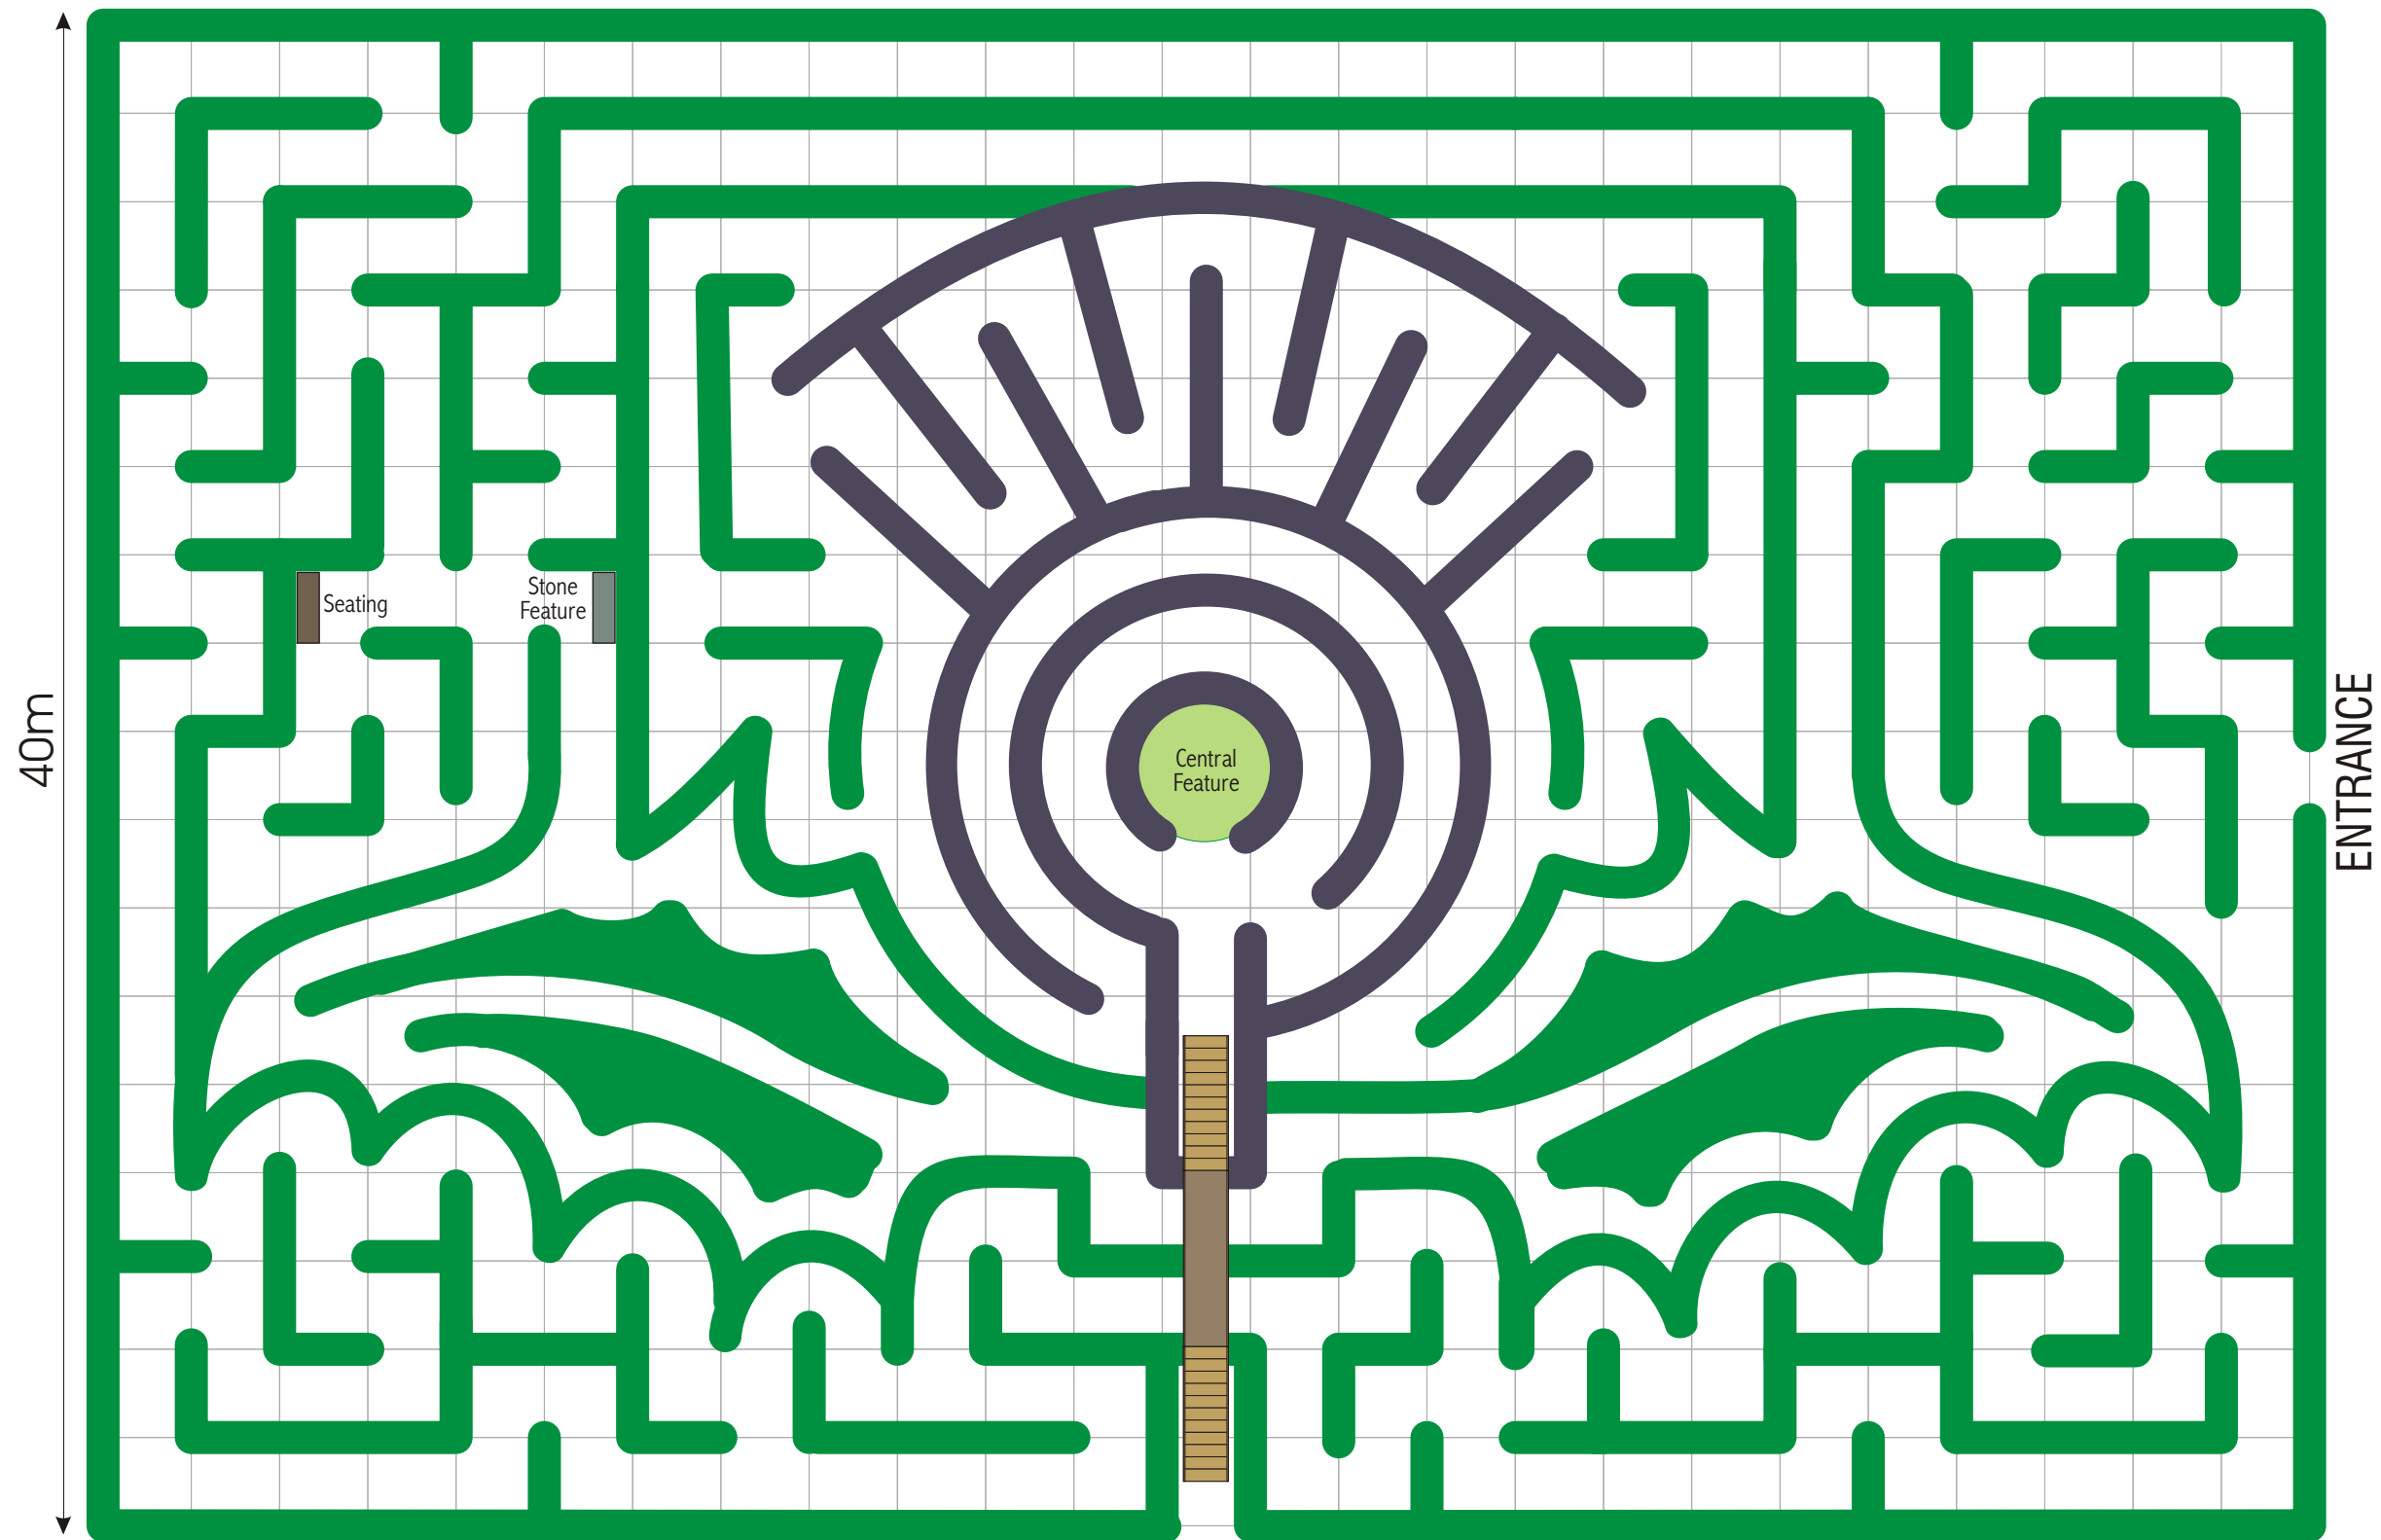

Forbes Maze

HEDGE MAZE

SCALE 1:200

60m

EXIT

ENTRANCE

Hedge Maze

- Planted with Copper Beech
- Planted with Beech